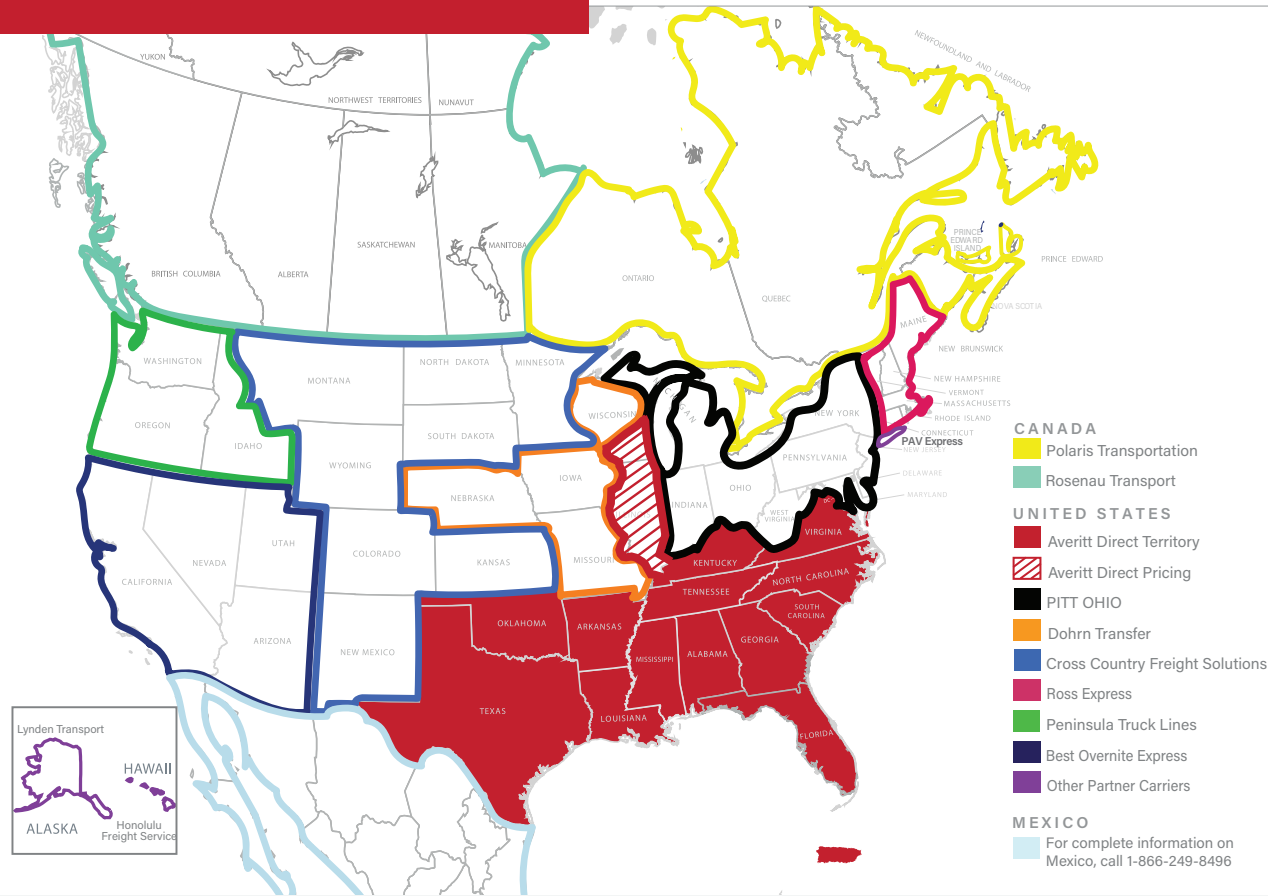

THE POWER OF ONE

MEXICO
For complete information on Mexico, call 1-866-249-8496.

AVERITT

LTL TRANSIT TIMES FROM GREENVILLE, SC

Legend

- NEXT DAY
- 2 DAYS
- 3 DAYS
- 4 DAYS
- 5+ DAYS
- ⚓ PORT OPERATIONS
- DIRECT LTL COVERAGE
- KEY CITY COVERAGE
- AVERITT SERVICE CENTERS

Red-outlined states/cities = AVeritt's direct coverage pricing area.

Transit times are for outbound service only and may vary for rural areas. Times are not guaranteed under standard LTL service.

Guaranteed Service – Ask about:

Guaranteed by Noon – Delivery by noon on published transit days (select ZIPs).

Guaranteed by 5 p.m. – Delivery by 5 p.m. on published transit days.

Need custom options? Call our Expedited team at 1-866-249-8496, option 1, or visit Averitt.com/Guaranteed.

AVERITT HAS THE ADVANTAGE YOU NEED WITHIN OUR DIRECT NETWORK AND BEYOND

AVERITT

**LTL SERVICES
GREENVILLE, SC**

**LTL SERVICE
THAT DELIVERS**

Local Expertise You Can Count On

Averitt leads the way in reliable LTL, with industry-best on-time performance and low claims rates. Our team delivers a superior experience – whether it’s a single shipment or large-scale distribution – keeping your supply chain running smoothly.