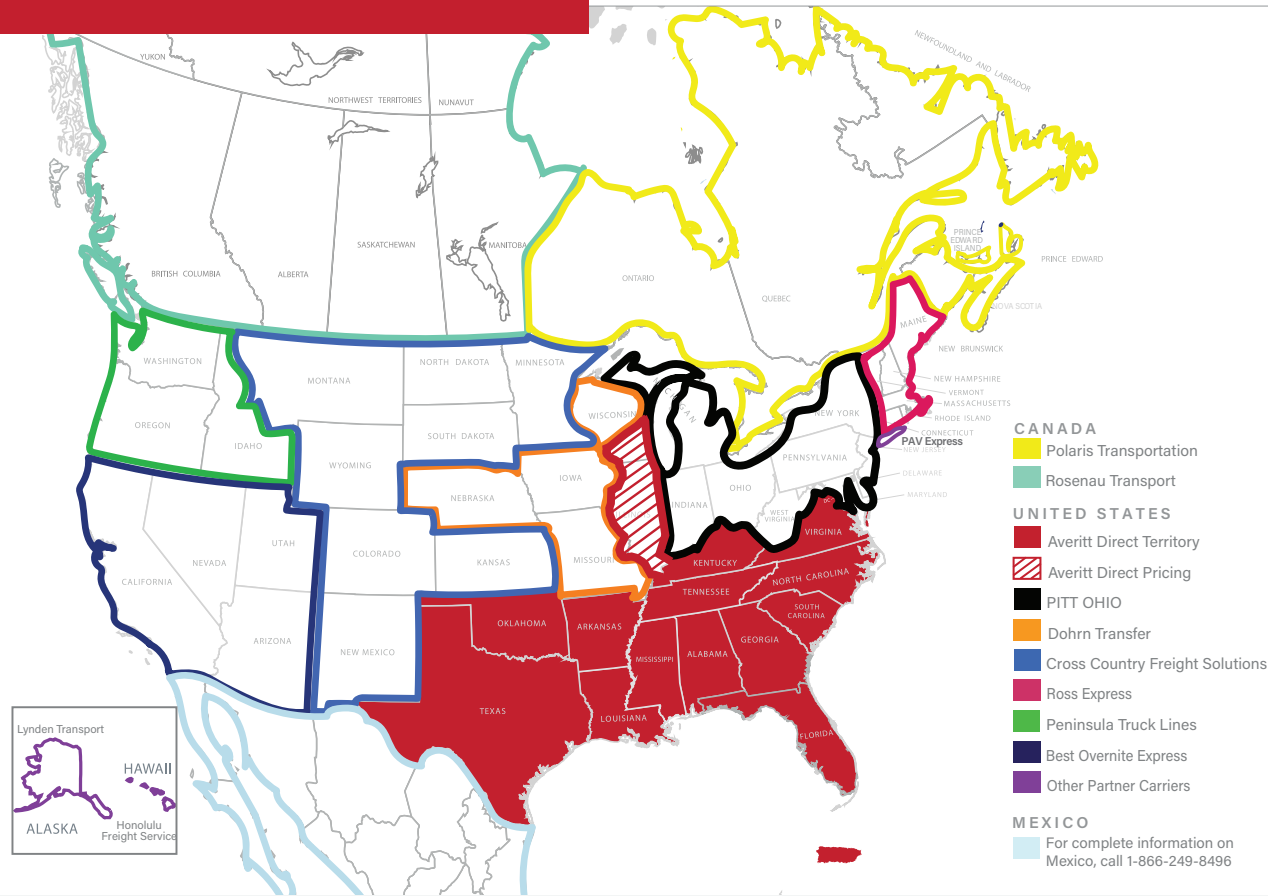

THE POWER OF ONE

MEXICO
For complete information on Mexico, call 1-866-249-8496.

AVERITT

LTL TRANSIT TIMES FROM BOWLING GREEN, KY

Legend

- NEXT DAY
- 2 DAYS
- 3 DAYS
- 4 DAYS
- 5+ DAYS
- ⚓ PORT OPERATIONS
- DIRECT LTL COVERAGE
- KEY CITY COVERAGE
- AVERITT SERVICE CENTERS

Red-outlined states/cities = Averitt's direct coverage pricing area.

Transit times are for outbound service only and may vary for rural areas. Times are not guaranteed under standard LTL service.

Guaranteed Service – Ask about:

Guaranteed by Noon – Delivery by noon on published transit days (select ZIPs).

Guaranteed by 5 p.m. – Delivery by 5 p.m. on published transit days.

Need custom options? Call our Expedited team at 1-866-249-8496, option 1, or visit Averitt.com/Guaranteed.

AVERITT HAS THE ADVANTAGE YOU NEED WITHIN OUR DIRECT NETWORK AND BEYOND

AVERITT

**LTL SERVICES
BOWLING GREEN, KY**

**LTL SERVICE
THAT DELIVERS**

Local Expertise You Can Count On

Averitt leads the way in reliable LTL, with industry-best on-time performance and low claims rates. Our team delivers a superior experience – whether it’s a single shipment or large-scale distribution – keeping your supply chain running smoothly.